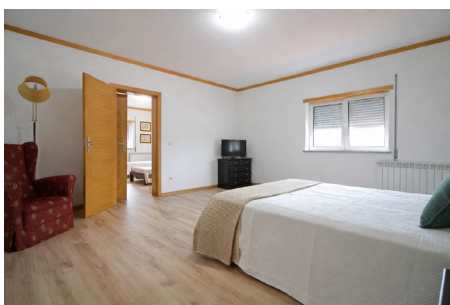

QUARTO FAMILIAR

FAMILY ROOM

CARAMULO VALLEY VIEW

2

1

Ideal para Famílias
Ideal for families

Casa de Banho Privada
Private bathroom

Conforto e Espaço
Comfort & space

TV p/ cabo
Cable TV

Wi-Fi

Concebido para oferecer o máximo conforto a grupos ou famílias, este quarto destaca-se pela sua amplitude e versatilidade, estando equipado com uma cama de casal e duas de solteiro. O espaço inclui casa de banho privativa, TV e Wi-Fi de alta velocidade, garantindo total autonomia.

Designed to offer maximum comfort for groups or families, this room stands out for its spaciousness and versatility. It includes: one double bed and two single beds, private bathroom, cable TV, high-speed and Wi-Fi.

RESERVAS
Booking

+351 964 672 193 / 966 796 466 / geral@caramulovale.pt

www.caramulovale.pt