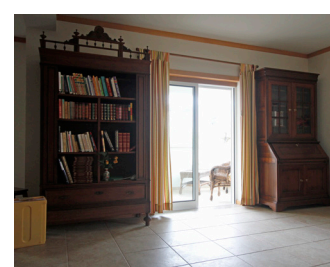

A moradia dispõe de três quartos, dois deles suítes, incluindo uma suíte familiar ideal para crianças, além de sala de estar, cozinha totalmente equipada e um salão com vista para a serra. O espaço conta ainda com lareira interior, churrasqueira exterior, lavandaria e garagem fechada e coberta para uma viatura.

EN

The property features three bedrooms, two of which are en-suite, including a family suite ideal for children. It also includes: a living room, a fully equipped kitchen, a lounge with mountain views. Additional amenities: Indoor fireplace, outdoor barbecue, laundry room, closed garage with covered parking for one vehicle