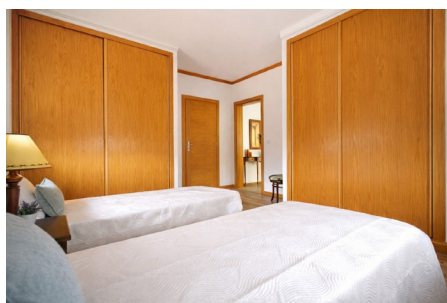

EN

The property features three bedrooms, two of which are en-suite, including a family suite ideal for children. It also includes: a living room, a fully equipped kitchen, a lounge with mountain views. Additional amenities: Indoor fireplace, outdoor barbecue, laundry room, closed garage with covered parking for one vehicle

QUARTO FAMILIAR

FAMILY ROOM

CARAMULO VALLEY VIEW

2

1

Ideal para Famílias
Ideal for families

Casa de Banho Privada
Private bathroom

Conforto e Espaço
Comfort & space

TV p/ cabo
Cable TV

Wi-Fi

Concebido para oferecer o máximo conforto a grupos ou famílias, este quarto destaca-se pela sua amplitude e versatilidade, estando equipado com uma cama de casal e duas de solteiro. O espaço inclui casa de banho privativa, TV e Wi-Fi de alta velocidade, garantindo total autonomia.

Designed to offer maximum comfort for groups or families, this room stands out for its spaciousness and versatility. It includes: one double bed and two single beds, private bathroom, cable TV, high-speed and Wi-Fi.